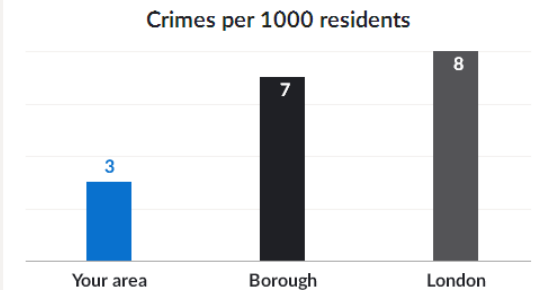

[Home](#) > Your area

Bromley

Chelsfield and Pratts Bottom

[View on a map](#)

Overview

Stats and prevention advice

Local activity

Top reported crimes ⓘ

for March 2017

Miscellaneous theft	13
Residential burglary	9
Miscellaneous violence	5

[See more stats and prevention advice](#)

London crime rate comparison

for March 2017

This is the page that you are taken to when you enter your postcode or location on the homepage of the new website.